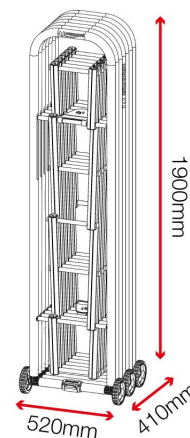

Product features

Collapsible

No detachable parts

Suitable for site

Product specifications

Weight	38kg
Colour	Traffic red: RAL 3020, Signal white: RAL 9003
Finished coating	Powder coated
Material & thickness	1.5mm Nylon and aluminium
Quantity of keys	Not applicable
Does it have storage	No
How are castors fitted?	No

Dimensions

Optional extras - Contact Armorgard to find out more

Linking kit IGL1

Anchor kit IGA1