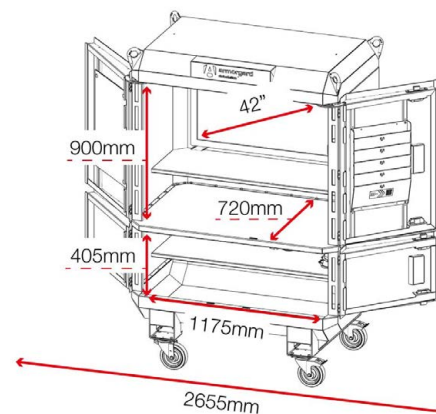

Built in 42" screen

Product specifications

Weight	230kg
Colour	Black grey: RAL 7021
Finished coating	Powder coated
Material & thickness	1.5mm steel
Quantity of keys	4 keys
Does it have storage	Yes
How are castors fitted?	Castor plates

Dimensions - External dimensions includes protrusions

Related products - Contact Armorgard to find out more

SiteStation SS2

CuttingStation SS7

Mobile TuffBench MBH12

Barricade BAR1

Disclaimer: all dimensions and weights are approximate