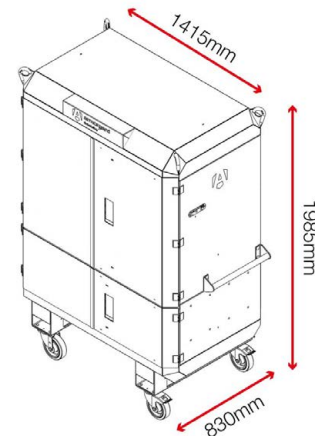

datastation™

Product code: DS2-110

- » Built in 42" screen can be used for presenting or BIM modelling.
- » On-site workstation that serves as a site office or central hub.
- » Allows managers to stay close to the work & workers on site.

Built in 42" screen

Product specifications

Weight	230kg
Colour	Black grey: RAL 7021
Finished coating	Powder coated
Material & thickness	1.5mm steel
Quantity of keys	4 keys
Does it have storage	Yes
How are castors fitted?	Castor plates

Dimensions - External dimensions includes protrusions

Related products - Contact Armorgard to find out more

SiteStation SS2

CuttingStation SS7

Mobile TuffBench MBH12

Barricade BAR1

Disclaimer: all dimensions and weights are approximate