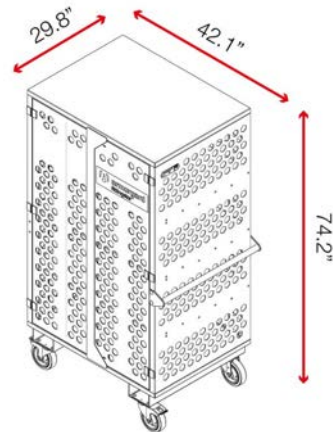

Barcode: 5060452085012

fittingstor™

Product code: FC6-T

- » Heavy-duty security cabinet keeping fixtures and fittings in one place.
- » Keeps equipment organized, accessible, and mobile.
- » Simple to organize with 3 sturdy, fixed shelves.

Product features

T-Latch lock

Heavy-duty 6" casters

4 way fork pockets

Suitable for jobsite

Built in handles

440lbs

Weight load per shelf

Product specifications

Weight	339lbs
Color	Black grey: RAL 7021, Traffic red: RAL 3020
Finished coating	Powder coated
Material	16 gauge steel
Suitable for vehicle mounting	No
How are casters fitted?	Quick-fix caster plates
Other sizes available	1 other size
Assembly required?	Yes
Qty of shelves as standard	3 fixed shelves

Dimensions - External dimensions includes protrusions

Related products - Contact Armorgard to find out more

SiteBoss Chest SB24

FittingStor FC4-T

SiteBoss Cabinet SB48

Forma-Stor FR200-TT

Disclaimer: all dimensions and weights are approximate