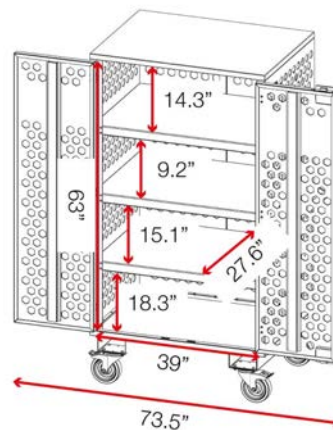

Barcode: 5060452085012

fittingstor™

Product code: FC6-T

- » Heavy-duty security cabinet keeping fixtures and fittings in one place.
- » Keeps equipment organized, accessible, and mobile.
- » Simple to organize with 3 sturdy, fixed shelves.

Product features

T-Latch lock

Heavy-duty 6" casters

4 way fork pockets

Suitable for jobsite

Built in handles

440lbs

Weight load per shelf

Product specifications

Weight	339lbs
Color	Black grey: RAL 7021, Traffic red: RAL 3020
Finished coating	Powder coated
Material	16 gauge steel
Suitable for vehicle mounting	No
How are casters fitted?	Quick-fix caster plates
Other sizes available	1 other size
Assembly required?	Yes
Qty of shelves as standard	3 fixed shelves

Dimensions - External dimensions includes protrusions

Related products - Contact Armorgard to find out more

SiteBoss Chest SB24

FittingStor FC4-T

SiteBoss Cabinet SB48

Forma-Stor FR200-TT

Disclaimer: all dimensions and weights are approximate